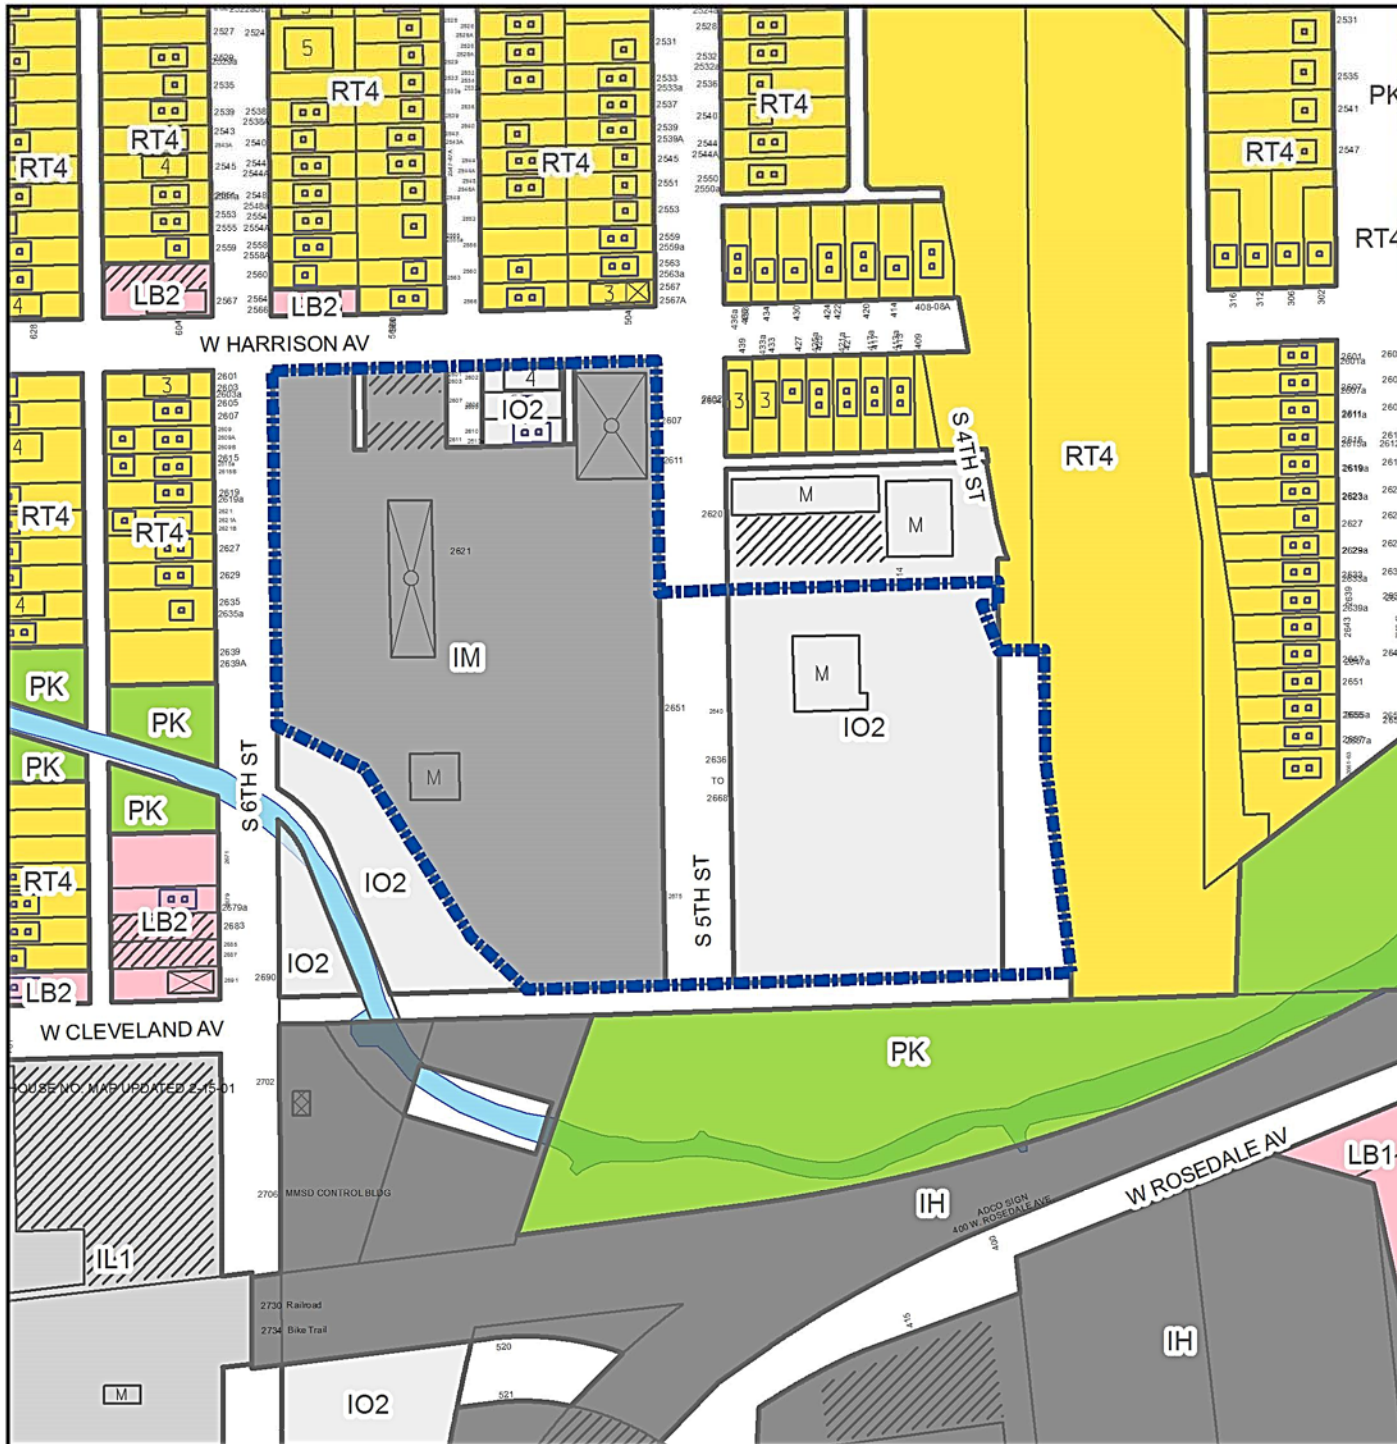

**FN 150133
IO2 and IM to GPD
June 2015**

Legend

Zoning Change Boundary

Zoning

- Commercial - Commercial Service
- Commercial - Neighborhood Shopping
- Commercial - Local Business
- Commercial - Regional Business
- Downtown
- Industrial - Office
- Industrial - Light
- Industrial - Mixed
- Industrial - Heavy
- Residential - Single Family
- Residential - Two Family
- Residential - Multi-Family
- Residential - Residence and Office
- Special - Parks
- Special - Institutional
- Special - Planned Development
- Special - Redevelopment District
- waterway