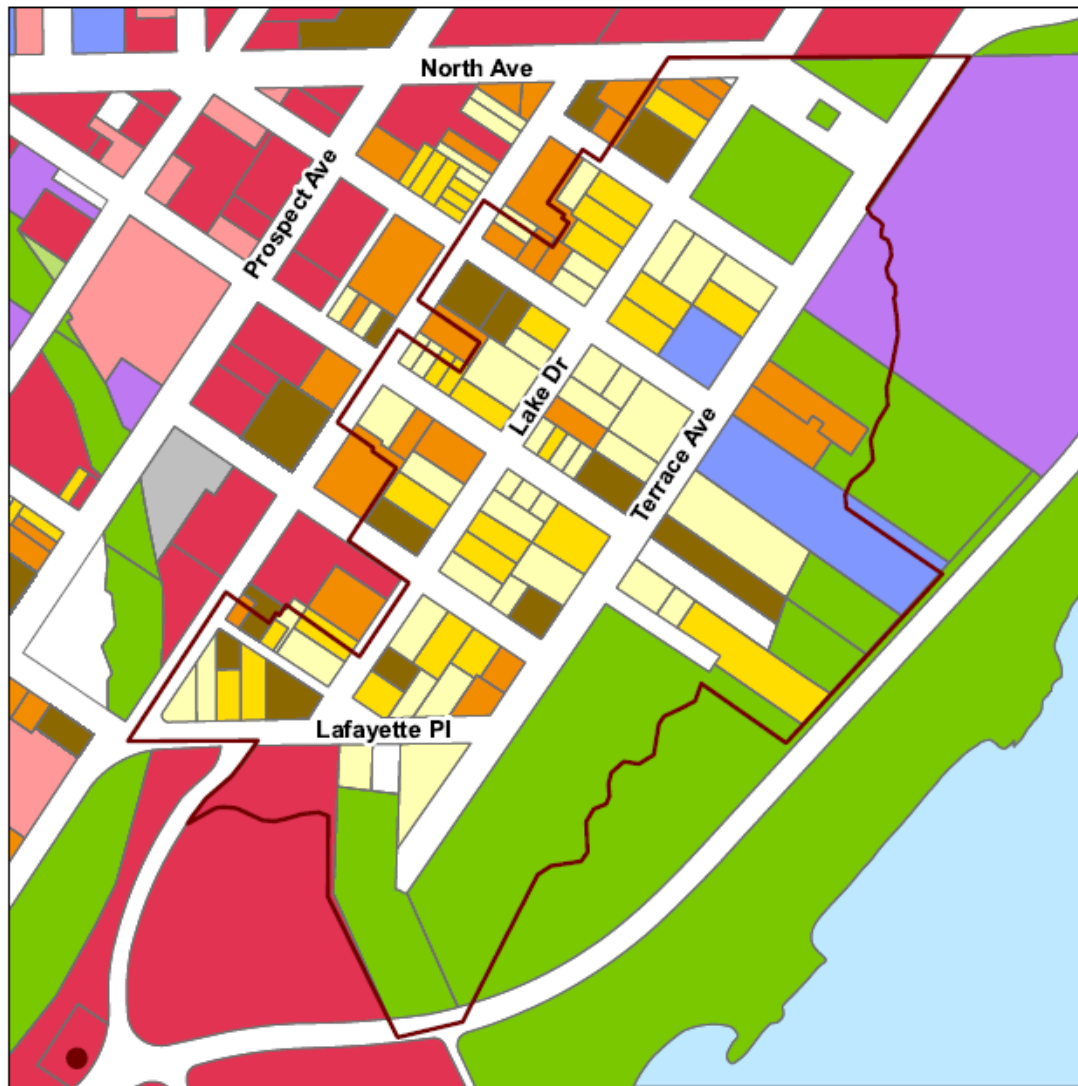

2275 N. Summit Avenue and 2279 N. Summit Avenue

Milwaukee Historic Preservation Commission

8.12.2021

2275 N. Summit Avenue

2279 N. Summit Avenue

Aerial of Neighborhood

Local Historic Preservation District: North Point South

-  Historic District Boundary
-  Historic Site

Produced By:
Department of City Development Information Center, AT
Project File:
F:\Projects\Historic Preservation\PDF
Map File:
F:\Projects\Historic Preservation\WOOD
Generated: 17 December 2009

View to East of At-Issue Structures

View to North and Northeast of At-Issue Structures

View of Parcel to South of At-Issue Structures

2500 block N. Murray Avenue

2012 and 2113 E. Bradford Avenue

2500 block E. Bradford Avenue

2500 block E. Webster Place

2400 block E. Belleview Place

2500 block N. Stowell Place

2600 block N. Stowell Place