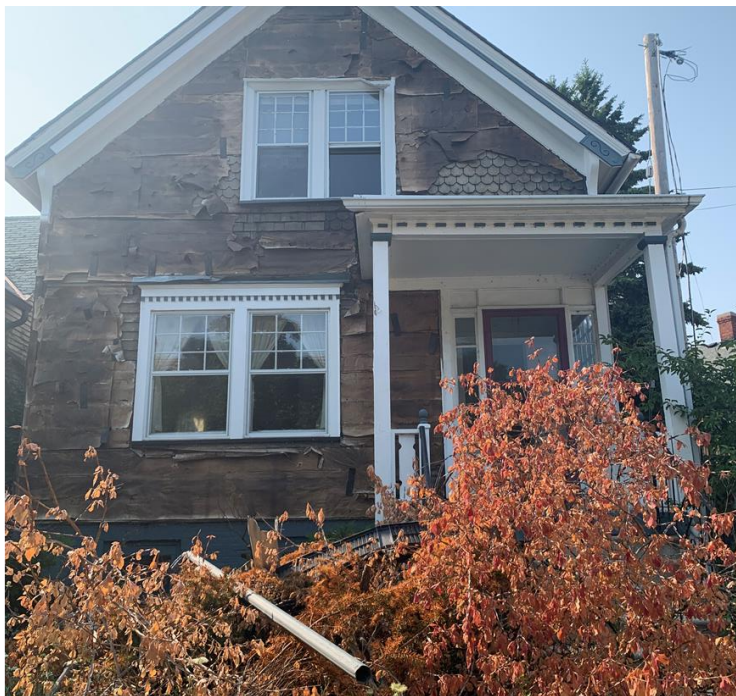

2275 N. Summit Avenue and 2279 N. Summit Avenue

Milwaukee Historic Preservation Commission

8.12.2021

2275 N. Summit Avenue

2279 N. Summit Avenue

Aerial of Neighborhood

Local Historic Preservation District: North Point South