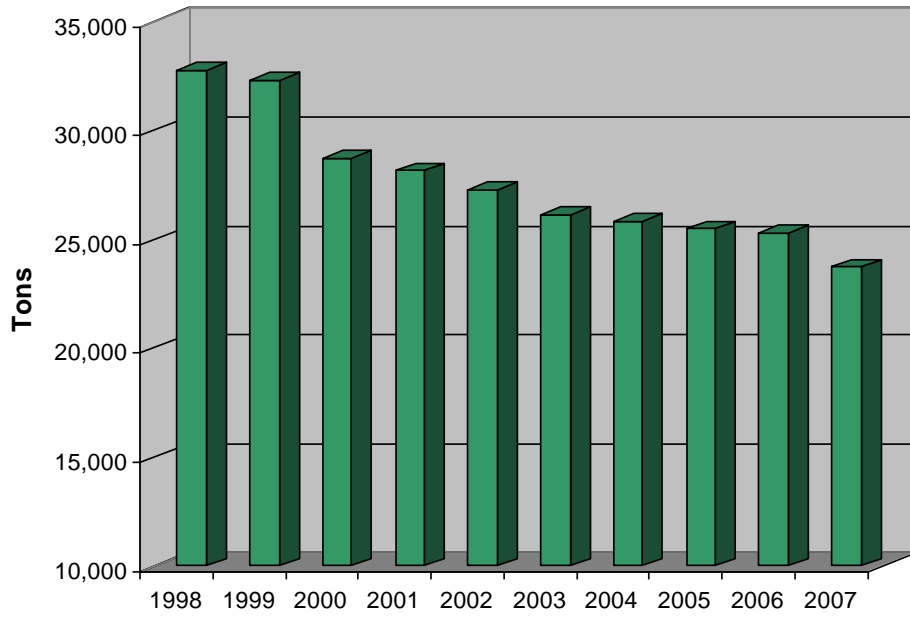

City of Milwaukee Residential Recycling 1998 - 2007

Landfill Tonnage 1998-2007