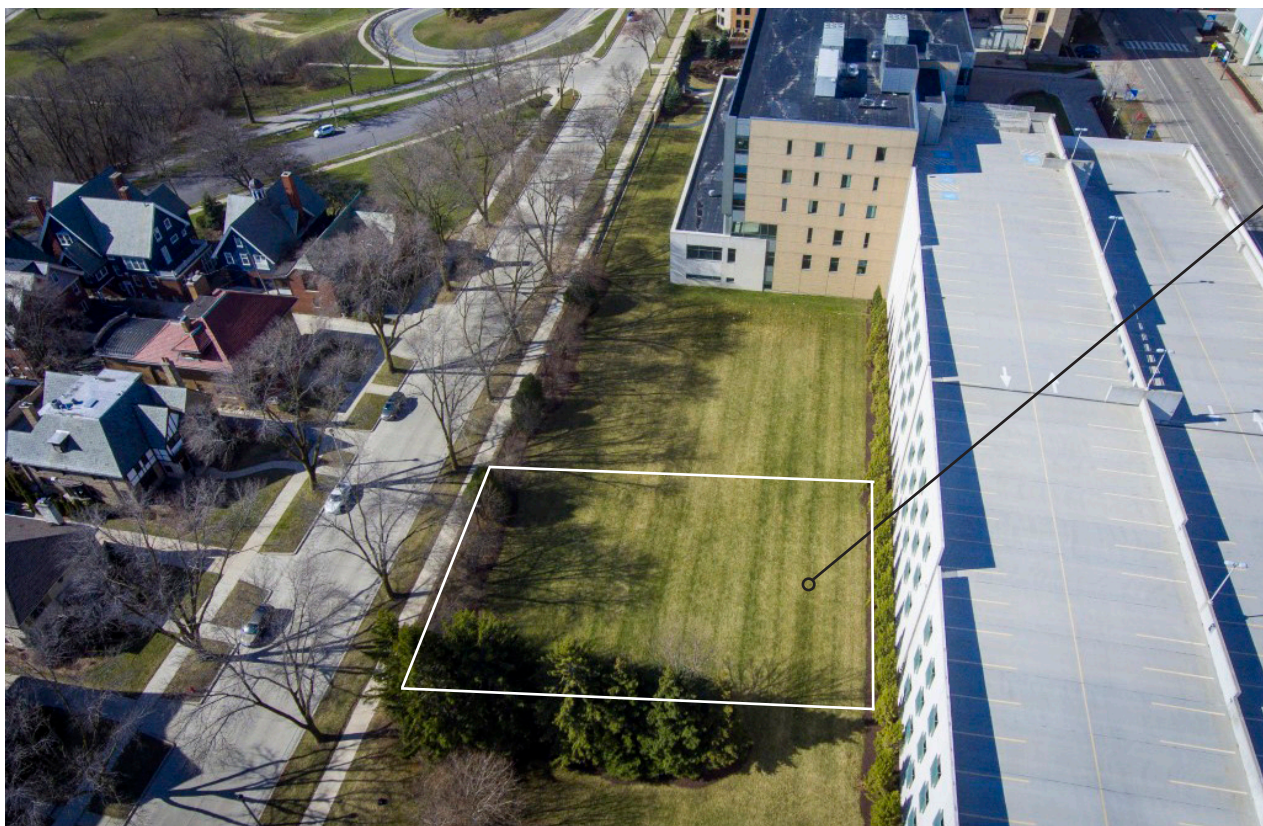

NORTH LAKE DRIVE

N TERRACE AVE

500 ft.

750 ft.

2381 N. TERRACE AVENUE

AUGUST 30, 2019  
TERRACE AVENUE HOME

SITE

SITE

SITE

SITE

EAST (FRONT) ELEVATION

ALUMINUM-CLAD WOOD WINDOW

TEXTURED FIELD BRICK

SKYLIGHT ON ROOF CURB BEYOND

CLEAR VERTICAL GRAIN CEDAR BOARD SIDING

WOOD PAINTED DOOR WITH LITE

CLEAR VERTICAL GRAIN  
CEDAR BOARD SIDING

WOOD PANEL GARAGE  
DOOR

NORTH ELEVATION

WEST (REAR) ELEVATION

CLEAR VERTICAL GRAIN CEDAR BOARD SIDING  
WOOD DECK

FRENCH SWING DOORS  
TEXTURED FIELD BRICK  
ALUMINUM-CLAD WOOD WINDOW  
CLEAR VERTICAL GRAIN CEDAR BOARD SIDING  
SKYLIGHT WINDOWS BEYOND  
FRENCH SWING DOORS  
STEEL AND WOOD RAILING

SOUTH ELEVATION