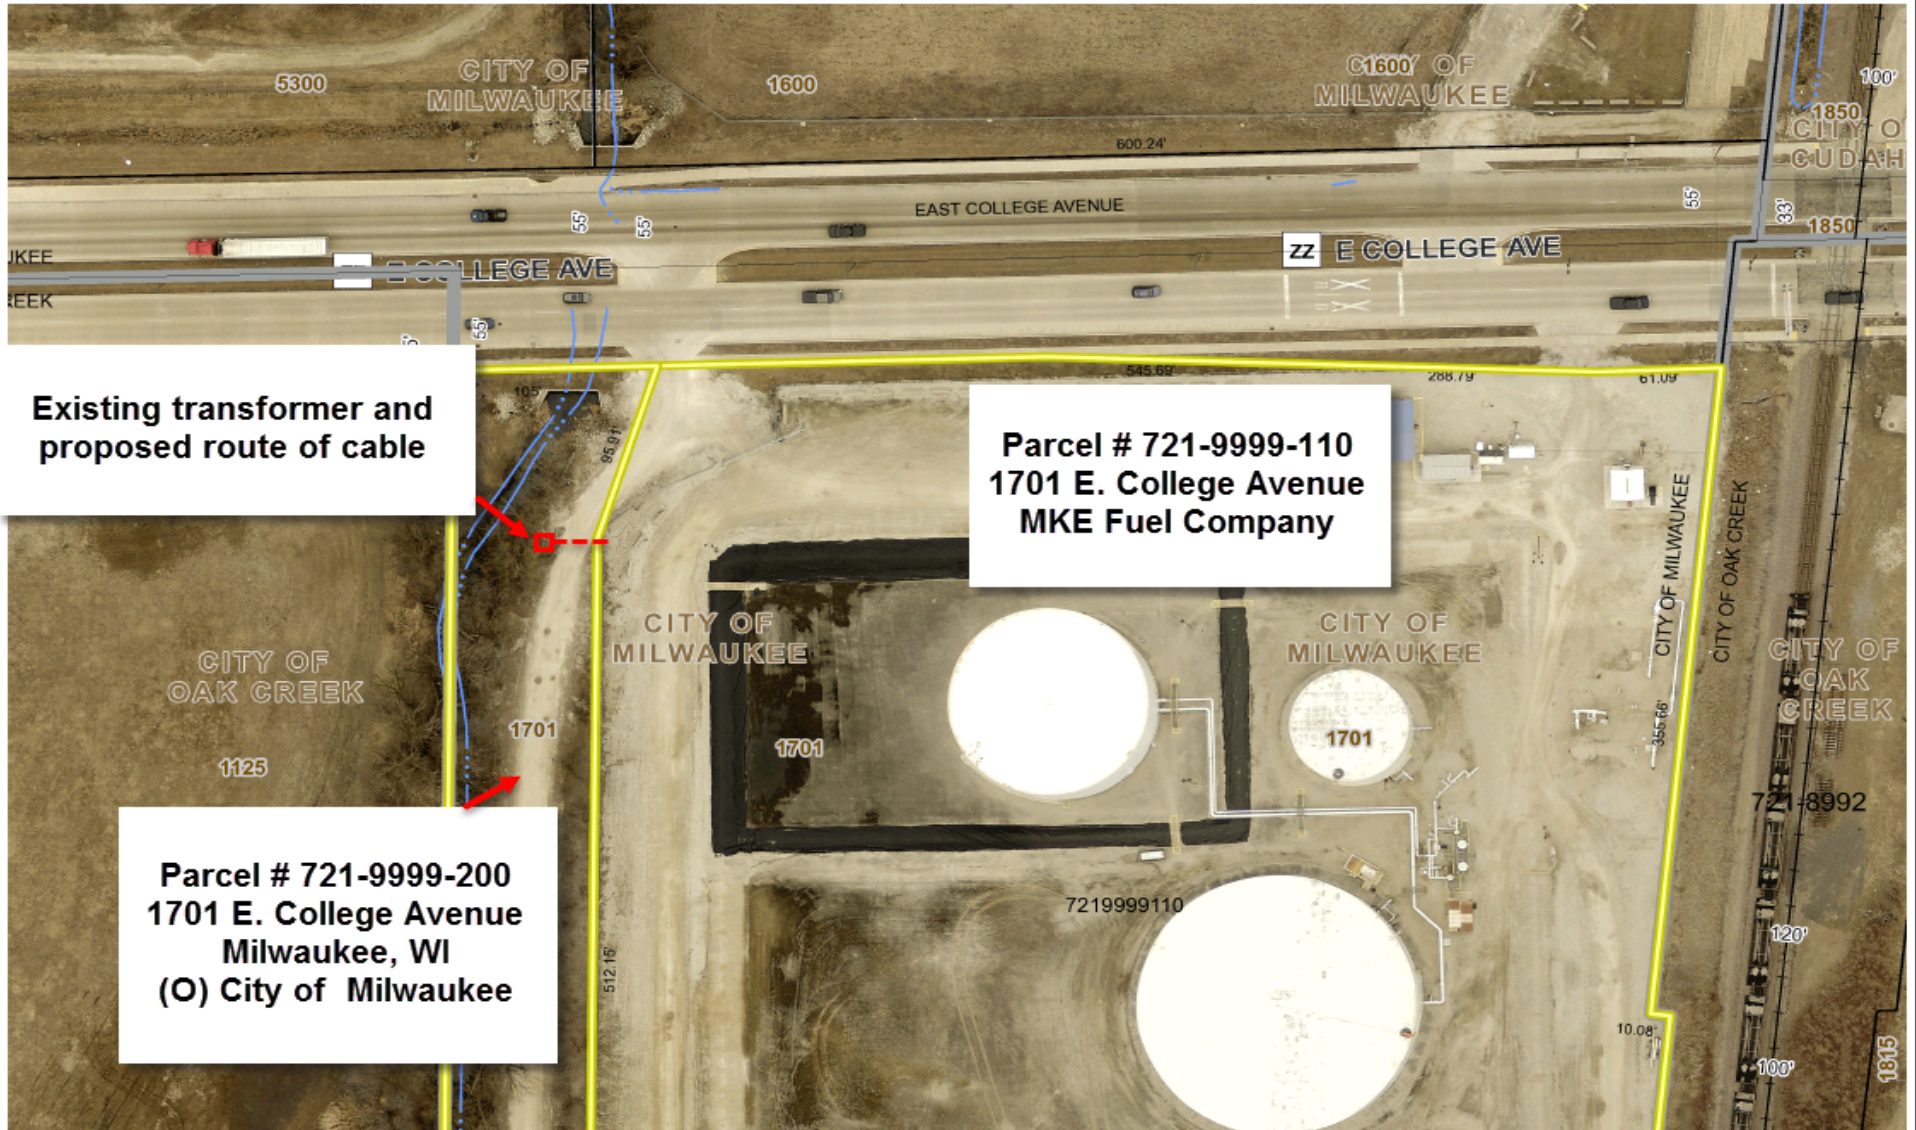

MILWAUKEE COUNTY INTERACTIVE MAPPING SERVICE

Existing transformer and proposed route of cable

Parcel # 721-9999-110
1701 E. College Avenue
MKE Fuel Company

Parcel # 721-9999-200
1701 E. College Avenue
Milwaukee, WI
(O) City of Milwaukee

188 0 94 188 Feet

NAD_1983_2011_StatePlane_Wisconsin_South_FIPS_4803_Ft 1:1,129
MCMCAMLIS

DISCLAIMER: This map is a user generated static output from the Milwaukee County Land Information Office Interactive Mapping Service website. The contents herein are for reference purposes only and may or may not be accurate, current or otherwise reliable. No liability is assumed for the data delineated herein either expressed or implied by Milwaukee County or its employees.

THIS MAP IS NOT TO BE USED FOR NAVIGATION

Notes