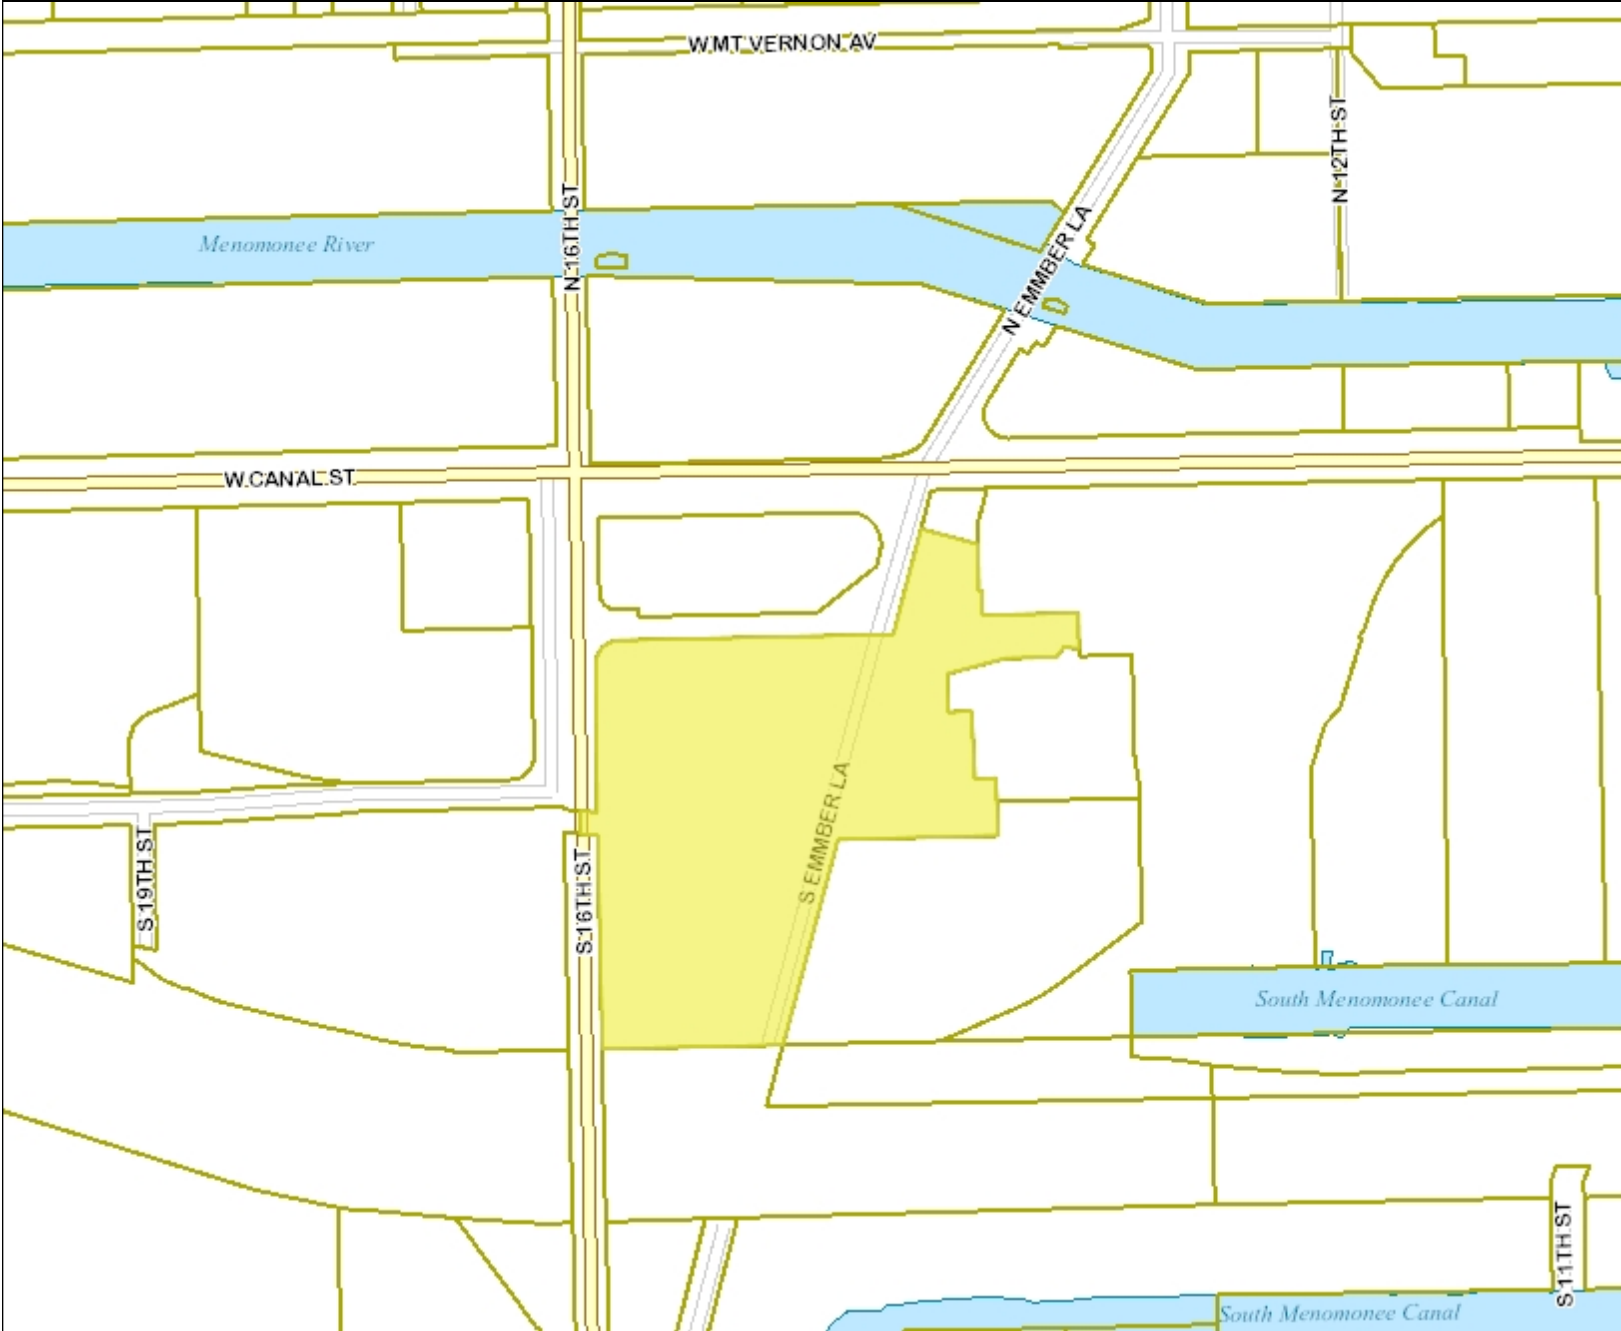

219 South Ember Lane

City of Milwaukee, Wisconsin

- Legend -

- City limits
- Parcels
- Freeways**
 - Freeways
 - Exit ramps
 - Entry ramps
 - Ramps
- Major streets
- Streets
- Waterways

- Notes -