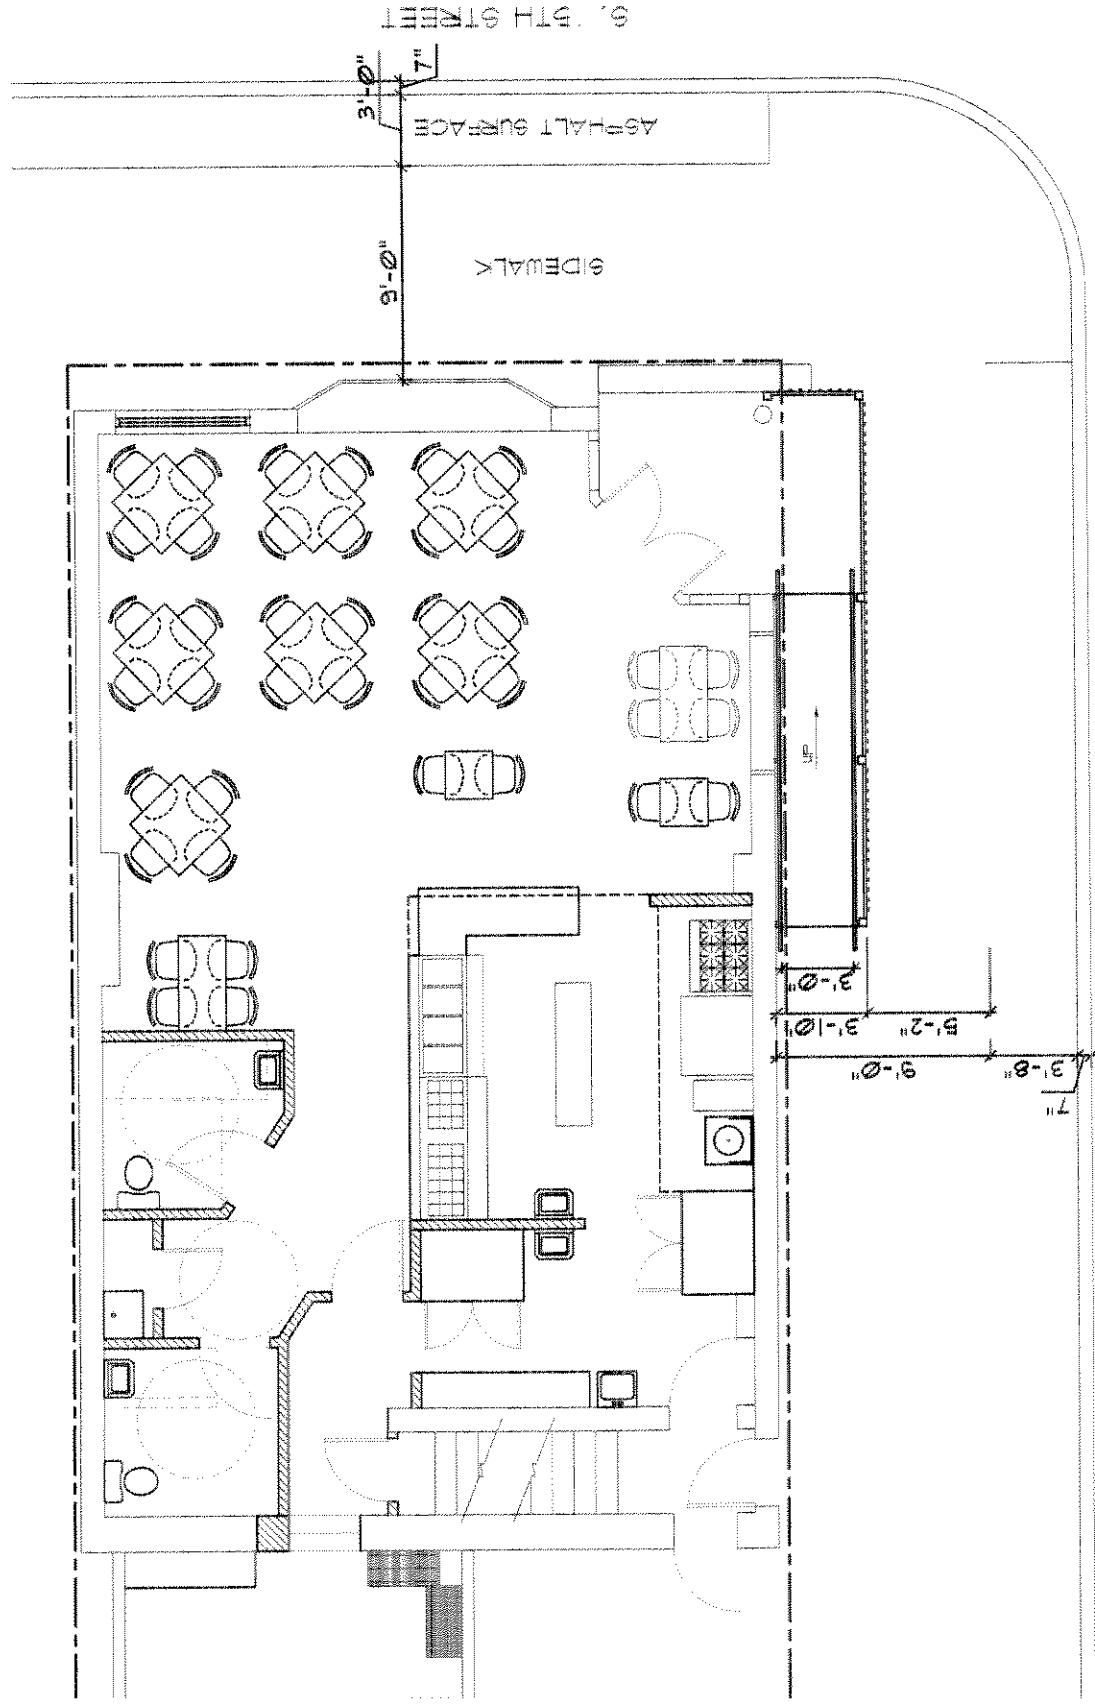

PROJECT

New Kitchen
 Toilet Rooms
 2079 S. 15th
 Milwaukee, WI
 53204
 Owner:
 Radimiro Per

PROJECT NO.04

DATE 05/03/0

REVISIONS

NO.	DESCRIPTION

CHECKED BY

DRAWN BY

SCALE as no

SHEET NO.

SHEET TITLE

3 NEW SIDE ELEVATION
 (C-1) Scale: 1/8" = 1'-0"