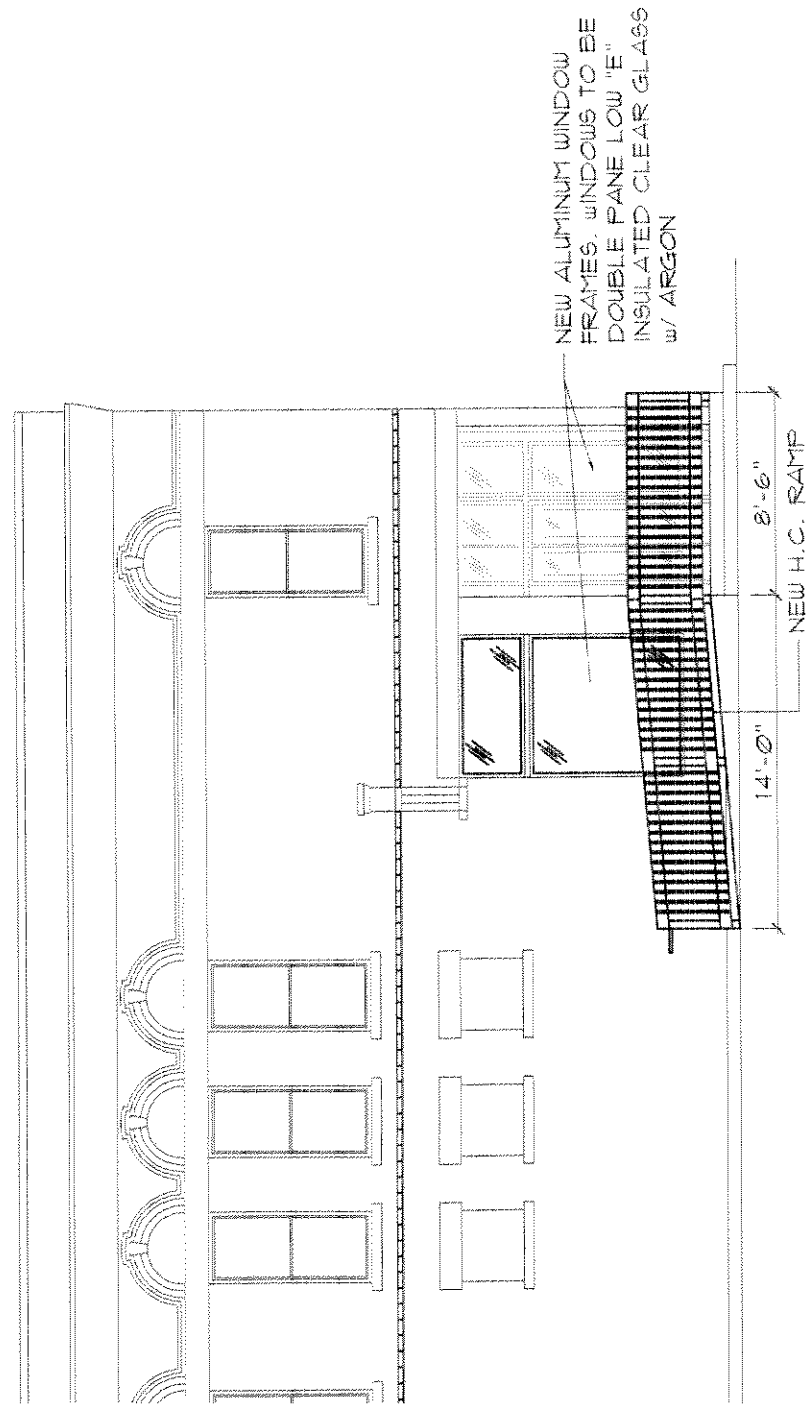

PROJECT

New Kitchen
 Toilet Rooms
 2079 S. 15th
 Milwaukee, WI
 53204
 Owner:
 Radimiro Per

PROJECT NO.04

DATE 05/03/0

REVISIONS

NO.	DESCRIPTION

CHECKED BY

DRAWN BY

SCALE as no

SHEET NO.

SHEET TITLE

3 NEW SIDE ELEVATION
 (C-1) Scale: 1/8" = 1'-0"