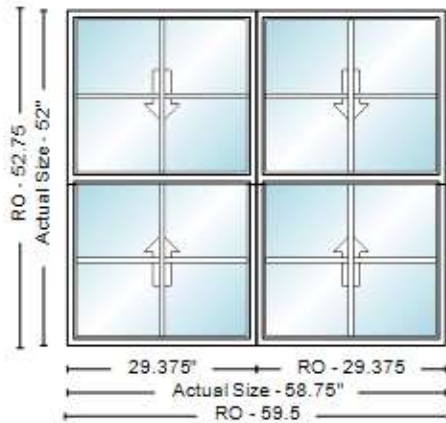

Line Item	Quantity	Product Description	Unit Price	Total Price

200-1 1

JELD-WEN Clad W-5500 Double Hung 2 Wide
Product Model=Standard
Assembly = Full Unit
Country Where Unit Will Be Installed = USA (Certified)

$1,597.55 $1,597.55

Rough Opening: 59.5 x 52.75

Actual Size: 58.75 x 52

Room: None Assigned

Unit is viewed from the outside looking in.

Measurement Type = Actual Size
Exterior Trim Type = Nail Fin (Standard)
Frame Width = 58 3/4"
Frame Width = 29 3/8"
Frame Width = 29 3/8"
Frame Height = 52"
Sash Split = Even Divide
Performance Grade Rating = DP 20
Performance Grade Rating = PG 35
Performance Grade Rating = PG 35
Impact Unit? = Not Impact
Upper Sash Options = Standard Double Hung
Window Egress = Does Not Meet Egress
Interior Material Type = Auralast Pine
Interior Finish Type = Primed
Interior Finish = Primed
Exterior Finish = Brilliant White
Sash to Match Exterior Frame Finish = Yes
Exterior Sash Finish = Brilliant White
Grille Type = 5/8" Flat GBG
Grille Finish = Brilliant White
Grille Location in Glass = All Lite(s)
Grille Pattern = Define Pattern Separately
Grille Pattern = Colonial, Define Pattern Separately
Grille Pattern = Colonial
Lock Type = Recessed Sash Lock
Hardware Finish = White
Number of Squares Wide - Top = 2
Number of Squares Wide - Bottom = 2
Number of Squares High - Top = 2
Number of Squares High - Bottom = 2
Glass Energy Efficiency = Standard/Other Energy Efficiency
Glass Energy Efficiency = Standard, Standard/Other Energy Efficiency
Glass Energy Efficiency = Standard
Glass Glazing = Double Pane
Glass Energy Options = SunFlow
Glass Color/Texture = SunFlow
Glass Type = Standard
Neat Glass = No
Glass Thickness = Standard Default Thickness
Protective Film = Protective Film
Glass Spacer Color = Silver Spacer
Air Space Options = Argon
Glazing Stop Style = Traditional
STC / OITC Rating = Standard
Combination Storm Window & Screen = No
Combination Storm Window & Screen = No Combo, No
Combination Storm Window & Screen = No Combo
Screen Options = BetterVue Mesh (Standard)
Screen Frame Finish = Brilliant White
Screen Style = Half Screen
Extension Jamb = 4 9/16"
Prep for Stool = No
Drip Cap = Color Match Metal
Mull Assembly = Flat Mull
Certification = None
Bottom Rail Option = Standard
Jamb Liner = White Jamb Liner
Concealed Jamb Liner = Yes
Secondary Vent Stop / Sash Limiter = No Window Opening Control Device
Is This a Remake = No
U-Factor = 0.31
Solar Heat Gain Coefficient = 0.45
Visible Light Transmittance = 0.51
Condensation Resistance = 58
CPD# = IF1-N-880-06721-00001