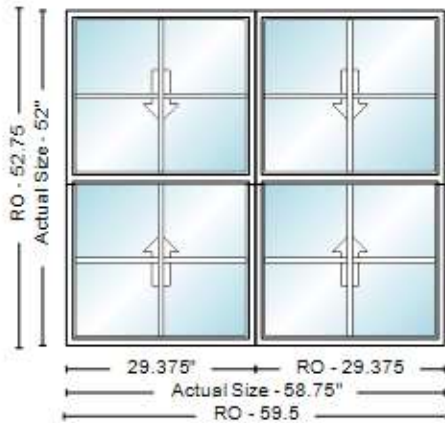

\$1,597.55 \$1,597.55

Rough Opening: 59.5 x 52.75

Actual Size: 58.75 x 52

Room: None Assigned

Unit is viewed from the outside looking in.

Overall Measurement Type = Actual Size
 Exterior Trim Type = Nail Fin (Standard)
 Overall Frame Width = 58 3/4"
 Overall Frame Height = 52"
 Overall Sash Split = Even Divide
 Performance Grade Rating = DP 20
 Performance Grade Rating = PG 35
 Performance Grade Rating = PG 35
 Country Where Will Be Installed = USA (Certified)
 Measurement Type = Actual Size
 Frame Width = 29 3/8"
 Custom Frame Width = 31
 Frame Height = 52"
 Sash Split = Even Divide
 Impact Unit? = Not Impact
 Upper Sash Options = Standard Double Hung
 Window Egress = Does Not Meet Egress
 Interior Material Type = Auralast Pine
 Interior Finish Type = Primed
 Interior Finish = Primed
 Exterior Finish = Brilliant White
 Sash to Match Exterior Frame Finish = Yes
 Exterior Sash Finish = Brilliant White
 Grille Type = 5/8" Flat GBG
 Grille Finish = Brilliant White
 Grille Location in Glass = All Lite(s)
 Grille Pattern = Define Pattern Separately
 Grille Pattern = Colonial, Define Pattern Separately
 Grille Pattern = Colonial
 Lock Type = Recessed Sash Lock
 Hardware Finish = White
 Number of Squares Wide - Top = 2
 Number of Squares Wide - Bottom = 2
 Number of Squares High - Top = 2
 Number of Squares High - Bottom = 2
 Glass Energy Efficiency = Standard/Other Energy Efficiency
 Glass Energy Efficiency = Standard, Standard/Other Energy Efficiency
 Glass Energy Efficiency = Standard
 Glass Glazing = Double Pane
 Glass Energy Options = SunFlow
 Glass Color/Texture = SunFlow
 Glass Type = Standard
 Neat Glass = No
 Glass Thickness = Standard Default Thickness
 Protective Film = Protective Film
 Glass Spacer Color = Silver Spacer
 Air Space Options = Argon
 Glazing Stop Style = Traditional
 STC / OITC Rating = Standard
 Combination Storm Window & Screen = No
 Combination Storm Window & Screen = No Combo, No
 Combination Storm Window & Screen = No Combo
 Screen Options = BetterVue Mesh (Standard)
 Screen Frame Finish = Brilliant White
 Screen Style = Half Screen
 Extension Jamb = 4 9/16"
 Prep for Stool = No
 Drip Cap = Color Match Metal
 Mull Assembly = Flat Mull
 Certification = None
 Bottom Rail Option = Standard
 Jamb Liner = White Jamb Liner
 Concealed Jamb Liner = Yes
 Secondary Vent Stop / Sash Limiter = No Window Opening Control Device
 Is This a Remake = No
 I1-Factor = 0.31