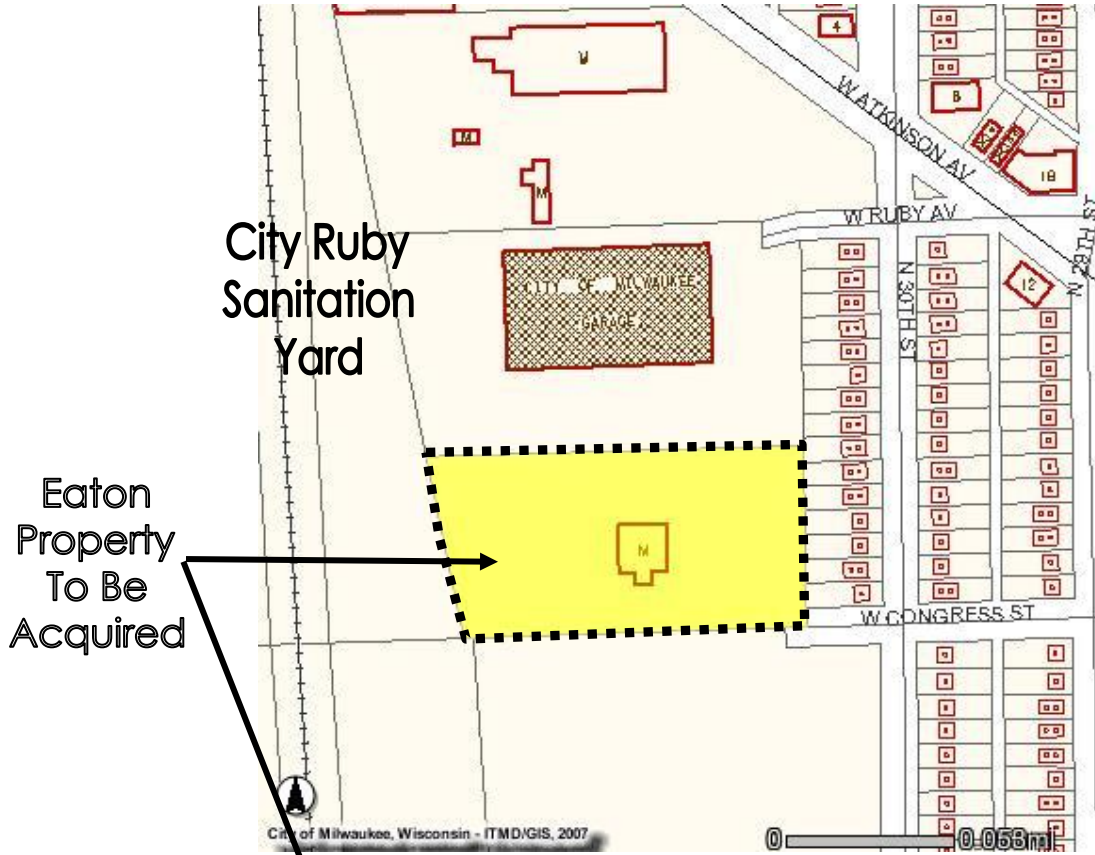

City Acquisition 3020 West Congress Ruby Sanitation Yard Expansion

**City Acquisition
3020 West Congress
Ruby Sanitation Yard Expansion**

City Ruby
Sanitation
Yard

Eaton
Property
To Be
Acquired

Integrated
Mail

DRS
Power

Eaton

Aldrich

DPW
Tower
Site

Former
Tower
Automotive