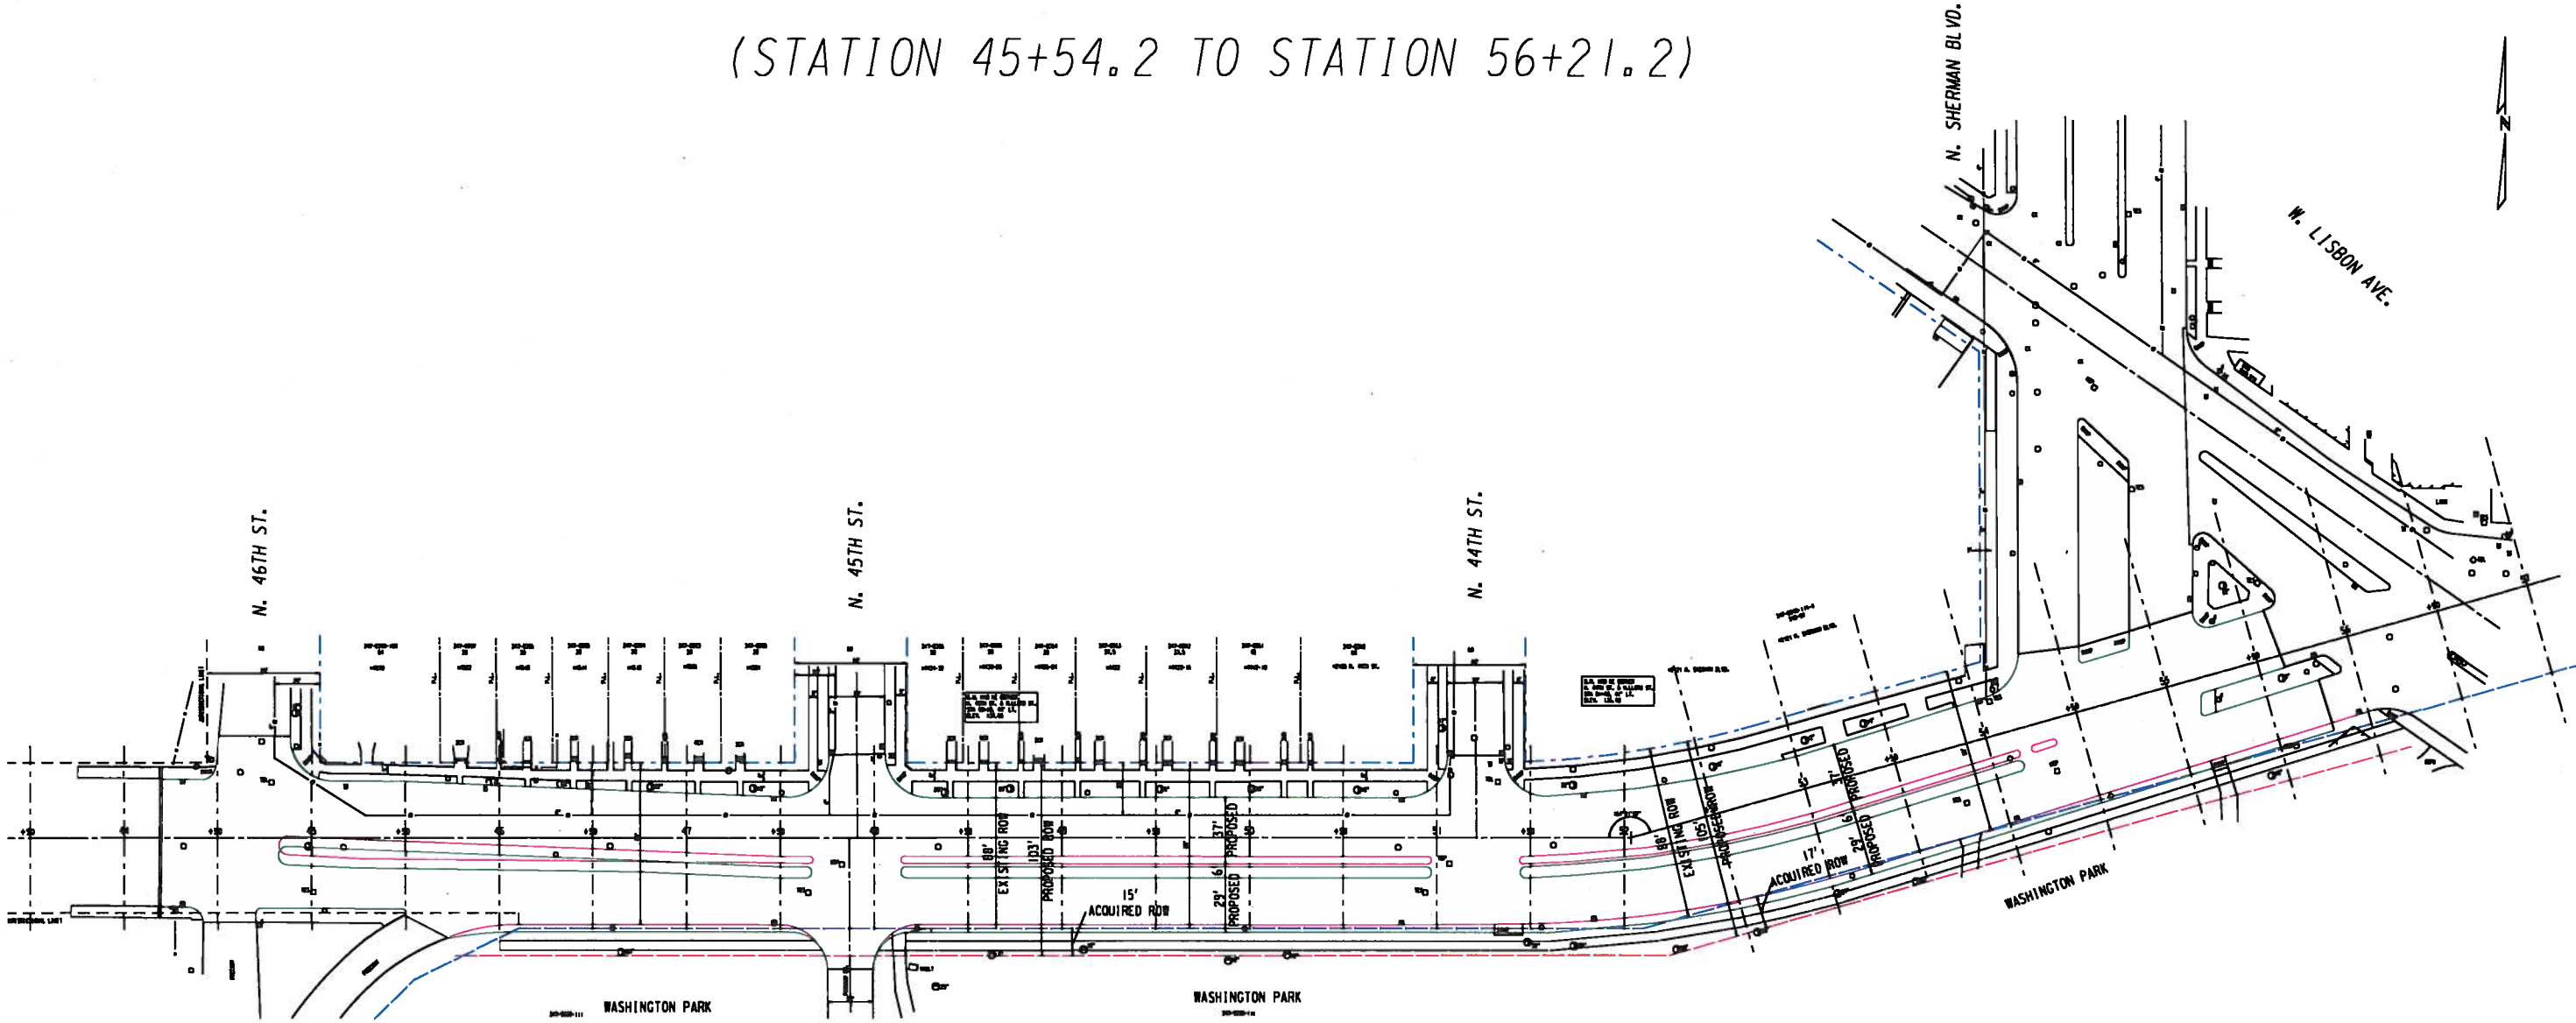

WEST LLOYD STREET - NORTH 46TH STREET TO WEST LISBON AVENUE

(STATION 45+54.2 TO STATION 56+21.2)

LEGEND

- | | | | |
|-------------------|-----|--------------------|-----|
| EXISTING ROW LINE | --- | EXISTING CURB LINE | --- |
| PROPOSED ROW LINE | --- | PROPOSED CURB LINE | --- |
| PROPOSED SIDEWALK | --- | | |