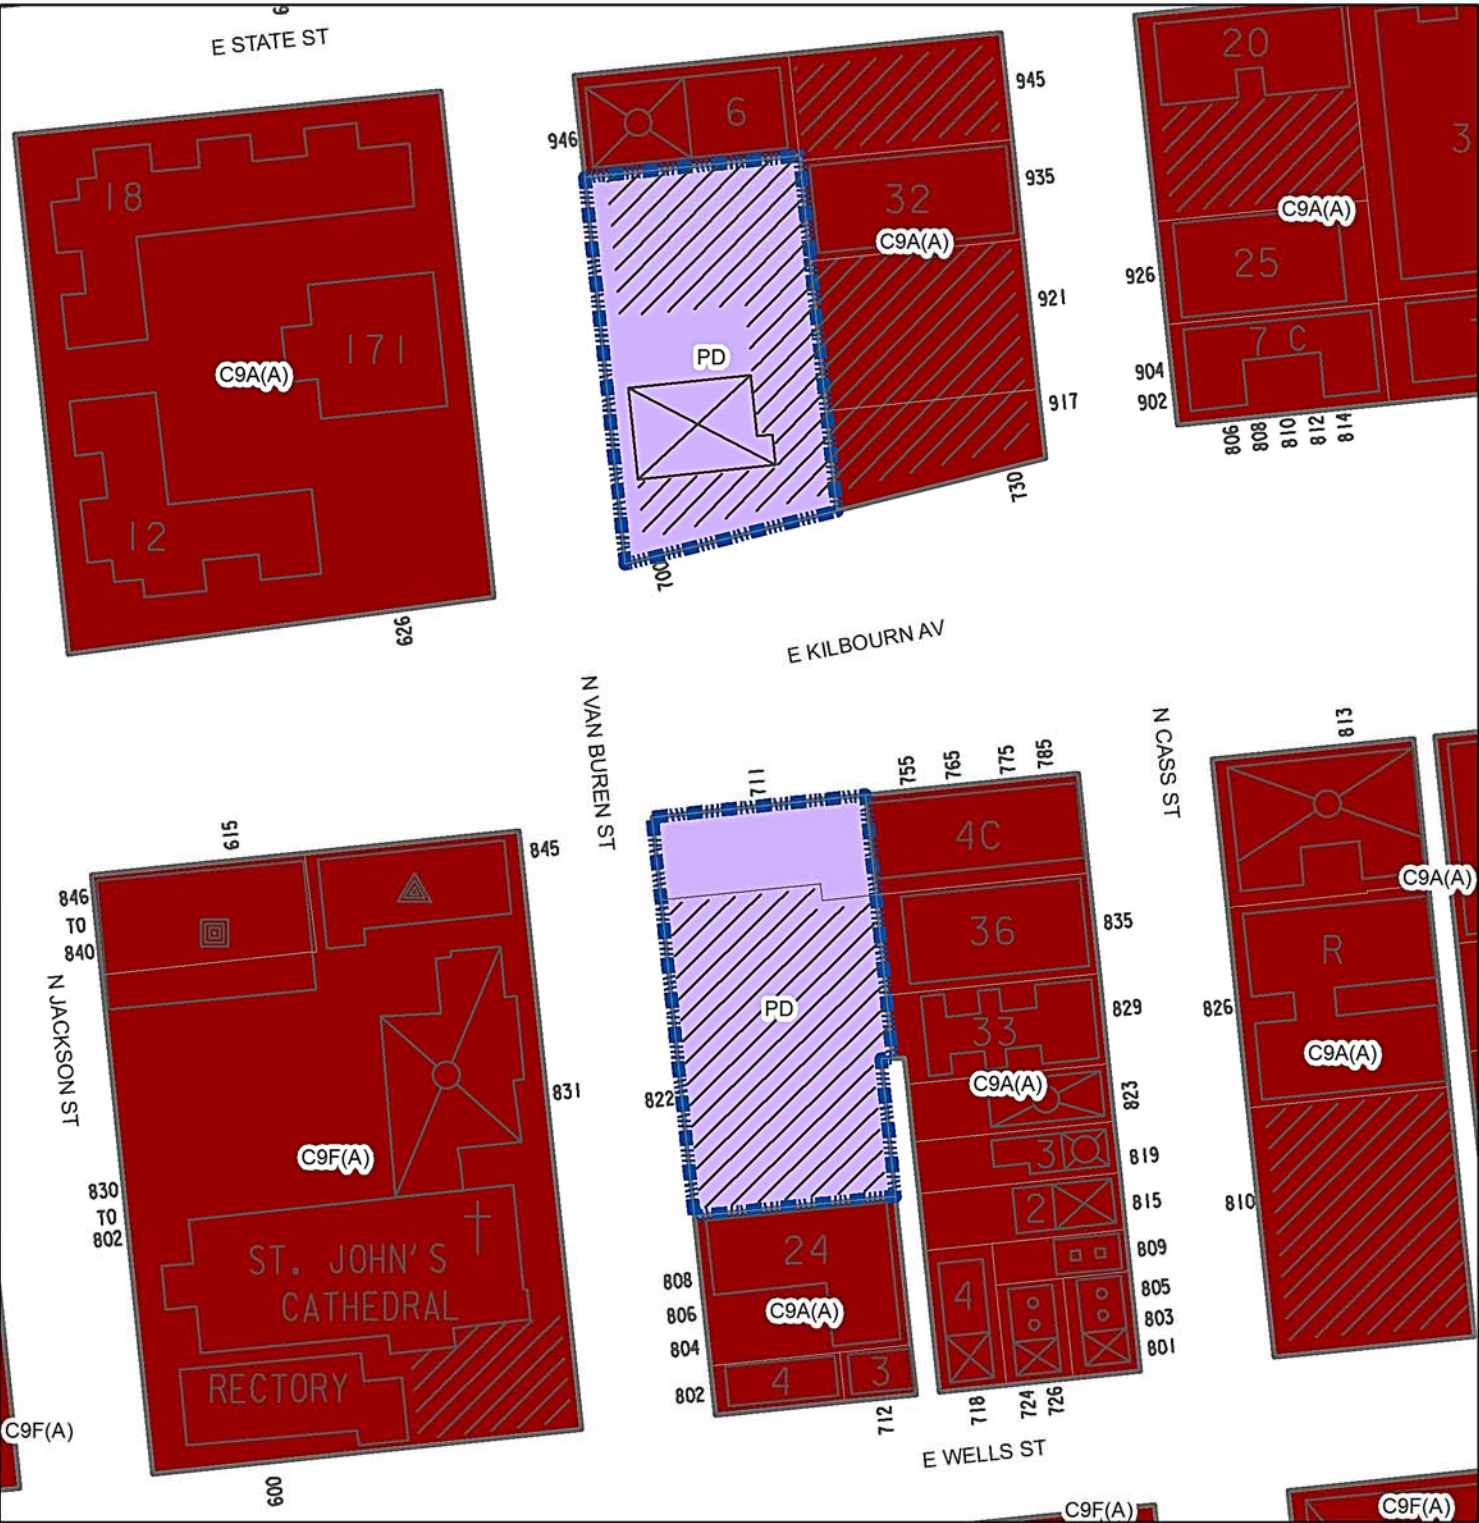

**FN 140578 and 140579
Amend GPD and DPD to DPD
September 2014**

Legend

Zoning Change Boundary

Zoning

MAPCODE

- Commercial - Commercial Service
- Commercial - Neighborhood Shopping
- Commercial - Local Business
- Commercial - Regional Business
- Downtown
- Industrial - Office
- Industrial - Light
- Industrial - Mixed
- Industrial - Heavy
- Residential - Single Family
- Residential - Two Family
- Residential - Multi-Family
- Residential - Residence and Office
- Special - Parks
- Special - Institutional
- Special - Planned Development
- Special - Redevelopment District