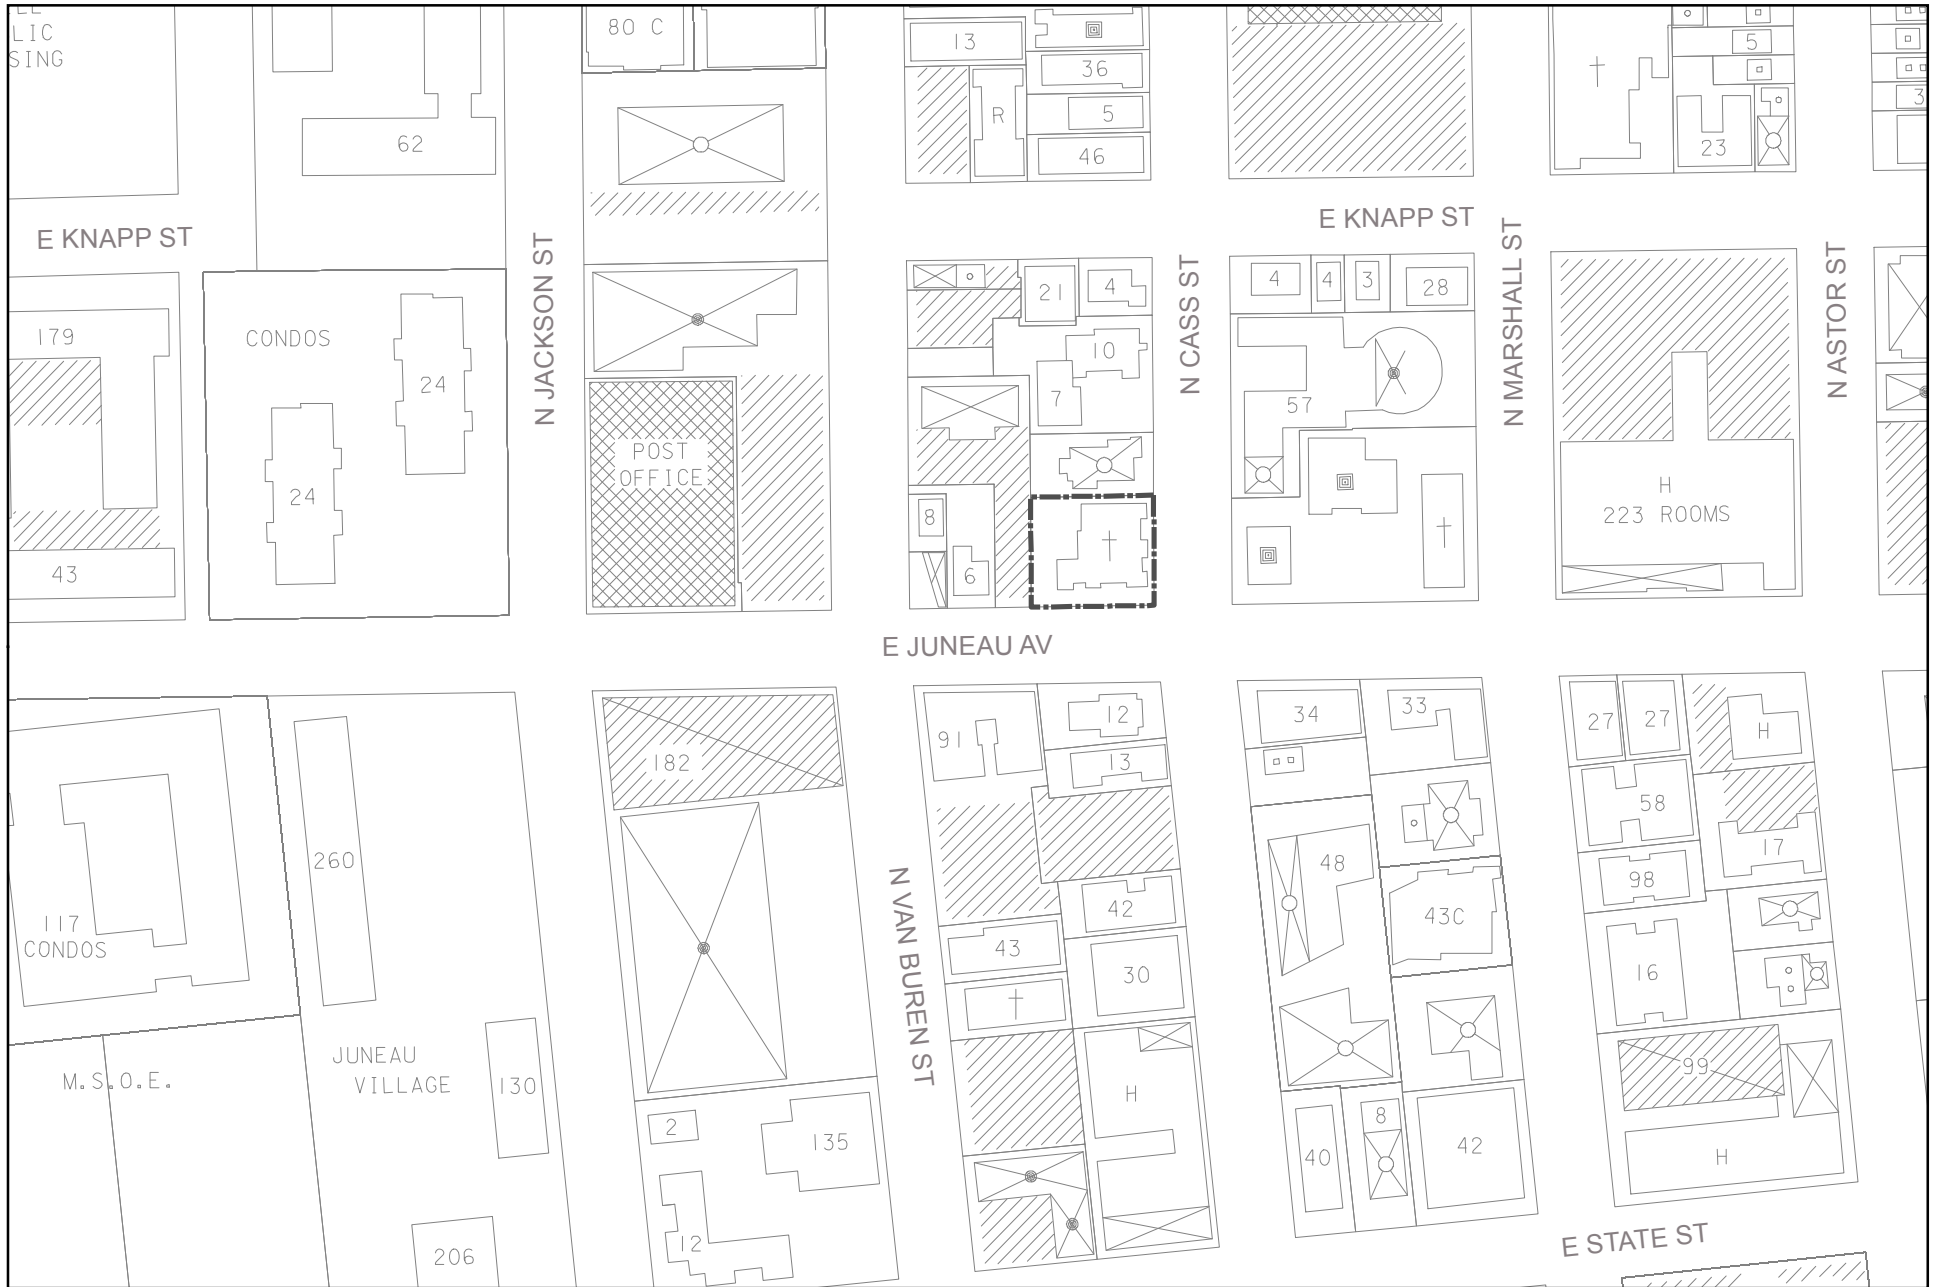

Summerfield United Methodist Church 728 E. Jumeau Avenue

Proposed Historic Property