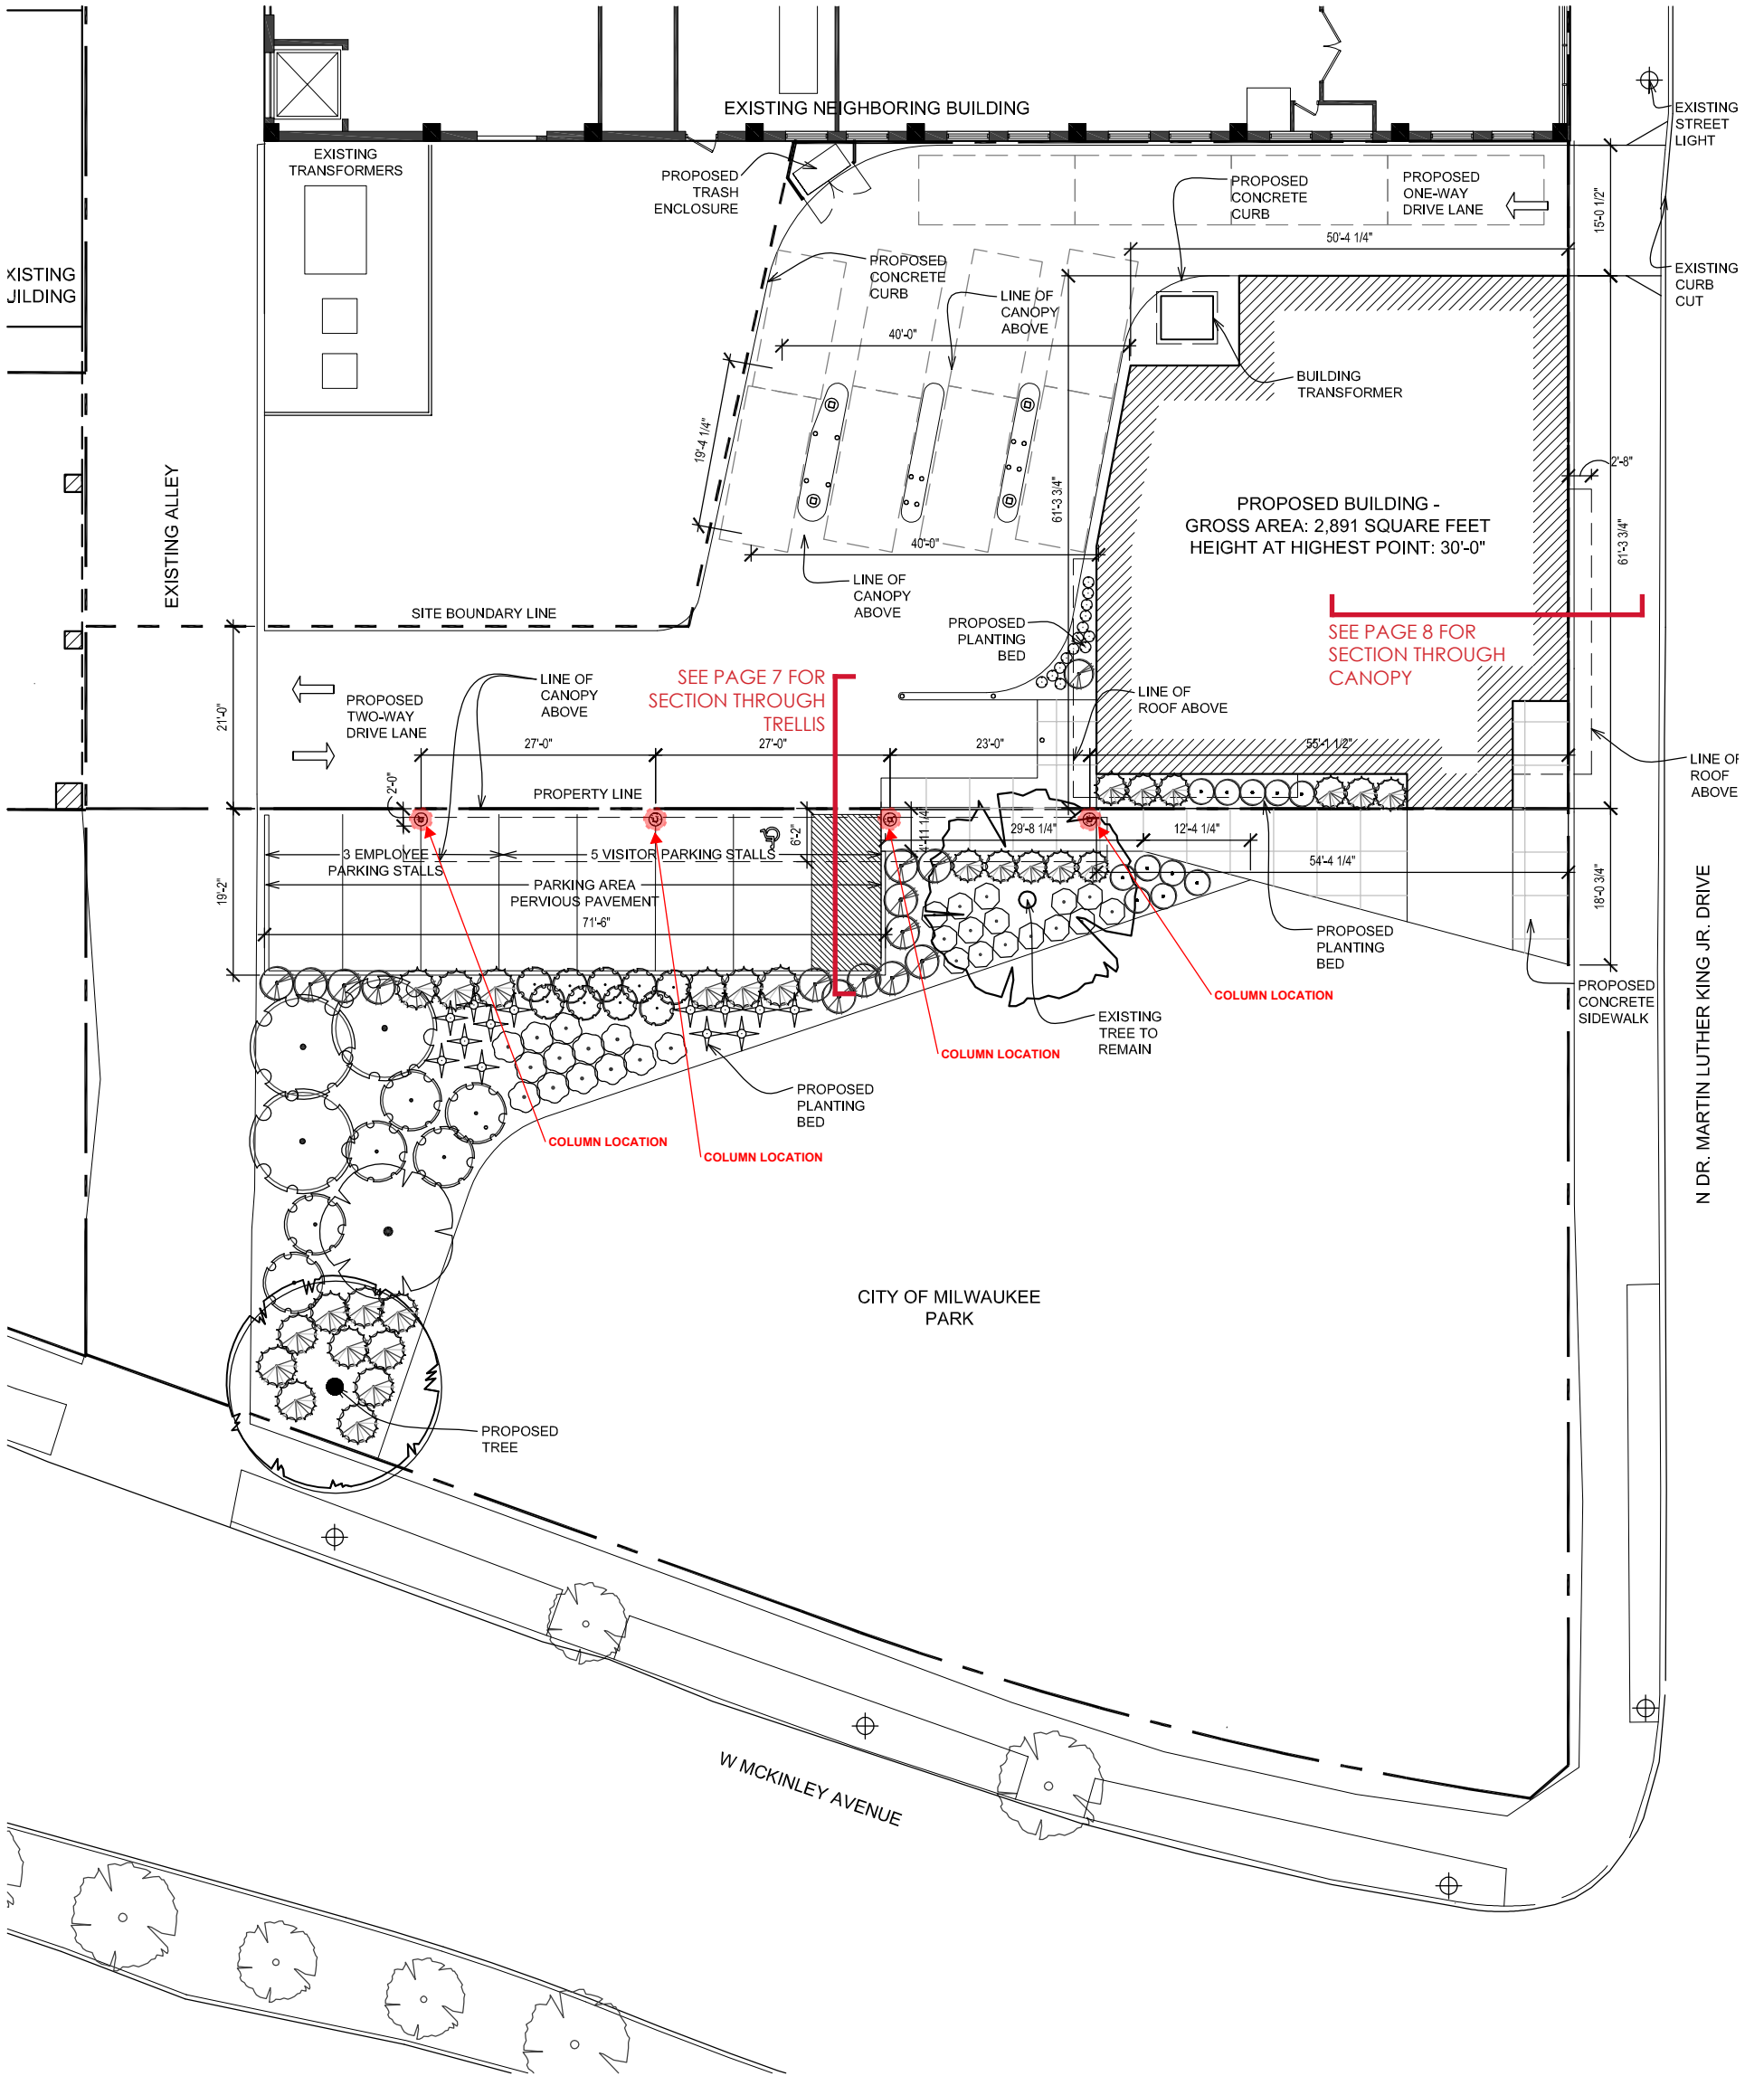

AREA
34,407 S.F.
0.7899 ACRES

W. MCKINLEY AVE.
VARIABLE WIDTH PUBLIC R.O.W.

EXISTING SITE PLAN

PROPOSED SITE PLAN